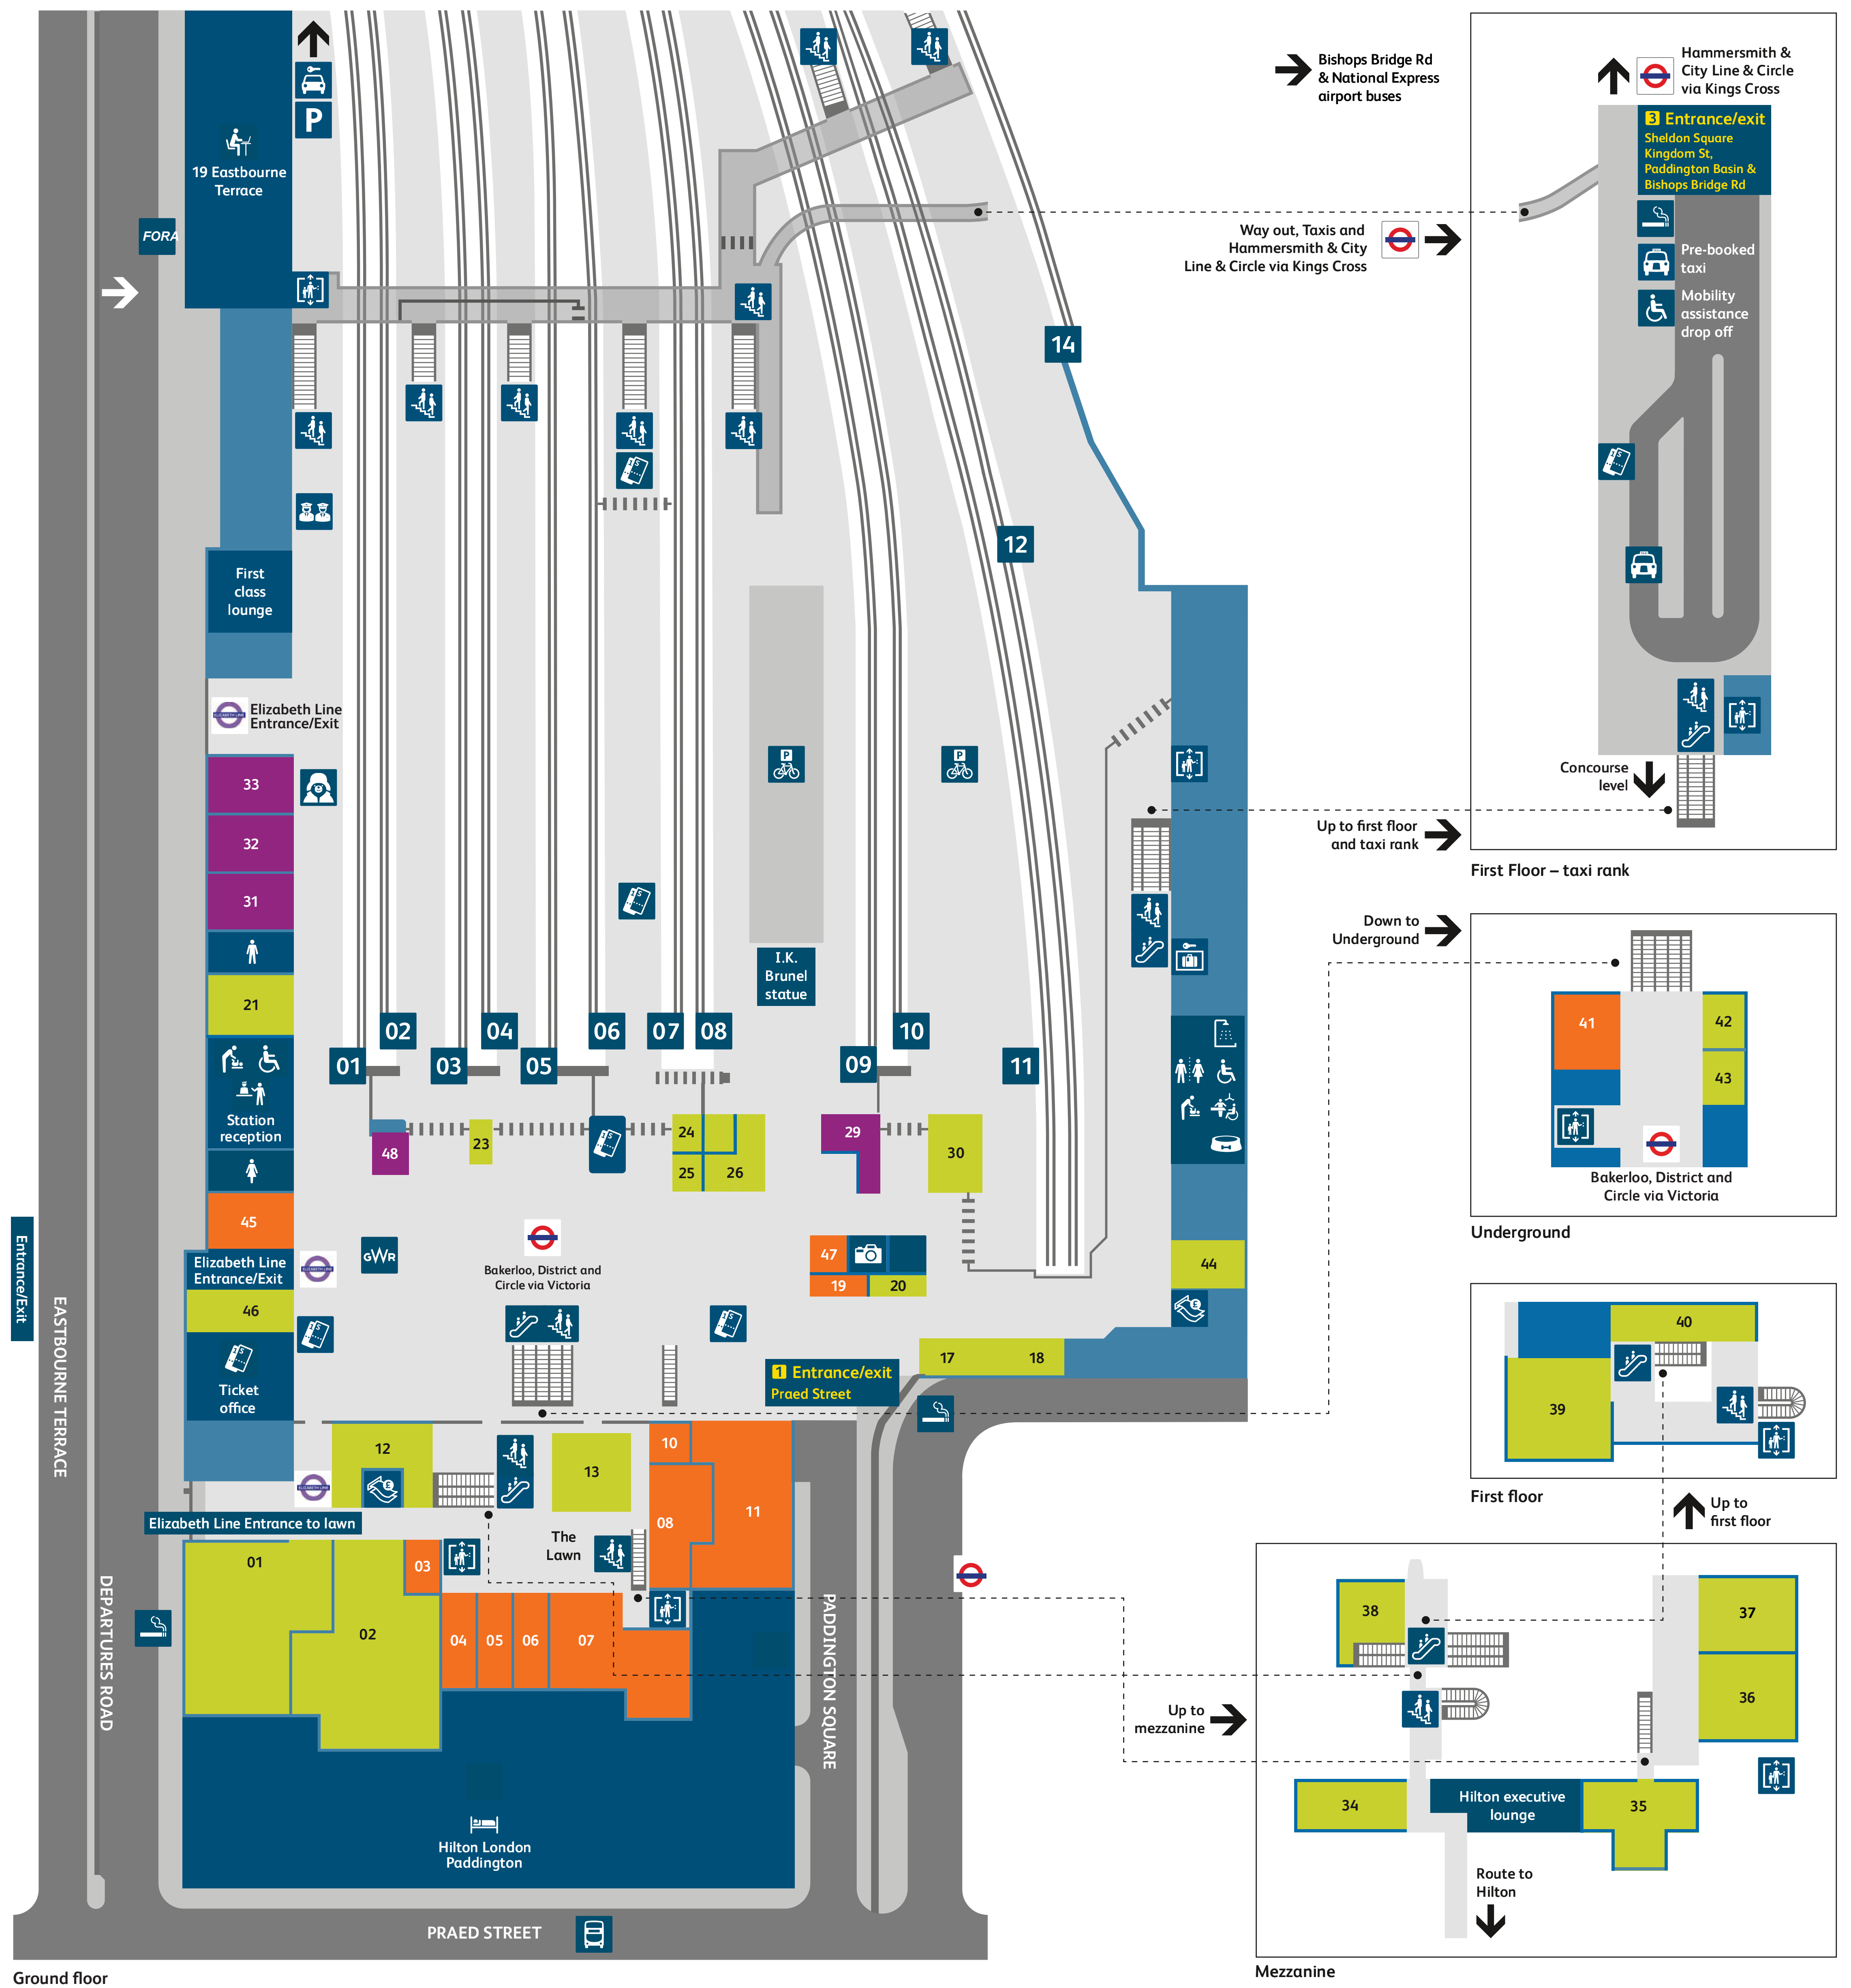

London Paddington Station map

Ground floor

Mezzanine

Services and facilities

Accessible toilets	Paddington Bear statue
Baby change	Parking
Bike park	Photobooth
Buses	Platform numbers
Business centre	Shower area
Car hire	Smoking area
Cash point	Stairs
Changing place	Station reception
Currency exchange	Taxis
Escalators	Fora Office Space
GWR information point	Tickets
Hotel	Toilets
Left luggage / Concierge	Vending machine
Lift	Water Fountain
Lost property	Waiting room
Mother and baby feeding	Dog's drinking water
	War Memorial Statue

Fashion

Accessorize	05
Fat Face	04
Oliver Bonas	45
Health and Beauty	
Boots	07
Lush	06
Gifts, Books and News	
Cards Galore	10
Hotel Chocolat	19
Isle of Flowers	03
Paddington Bear Shop	08
WHSmith	11 41
Money Services	
Travelx	47

Food to go

Barburrito	38
Burger King	26
Leon	36
M&S Simply Food	02
Sainsbury's Local	01
The Savanna	42
Wasabi	12
Coffee	
Caffè Nero	18 23
Caffè Ritazza	13
Costa Coffee	40
Flying Coffee Bean	35 46
Pret a Manger	21 44
Starbucks	34

Casual dining and bars

Cabin	37
Mad Bishop and Bear	39
The Beer House	30
Bakery	
Krispy Kreme	43
Millie's Cookies	20
Panopolis	24
The Pasty Shop	17
Upper Crust	25
Coming soon	
Coming soon	29 31 32 33 48